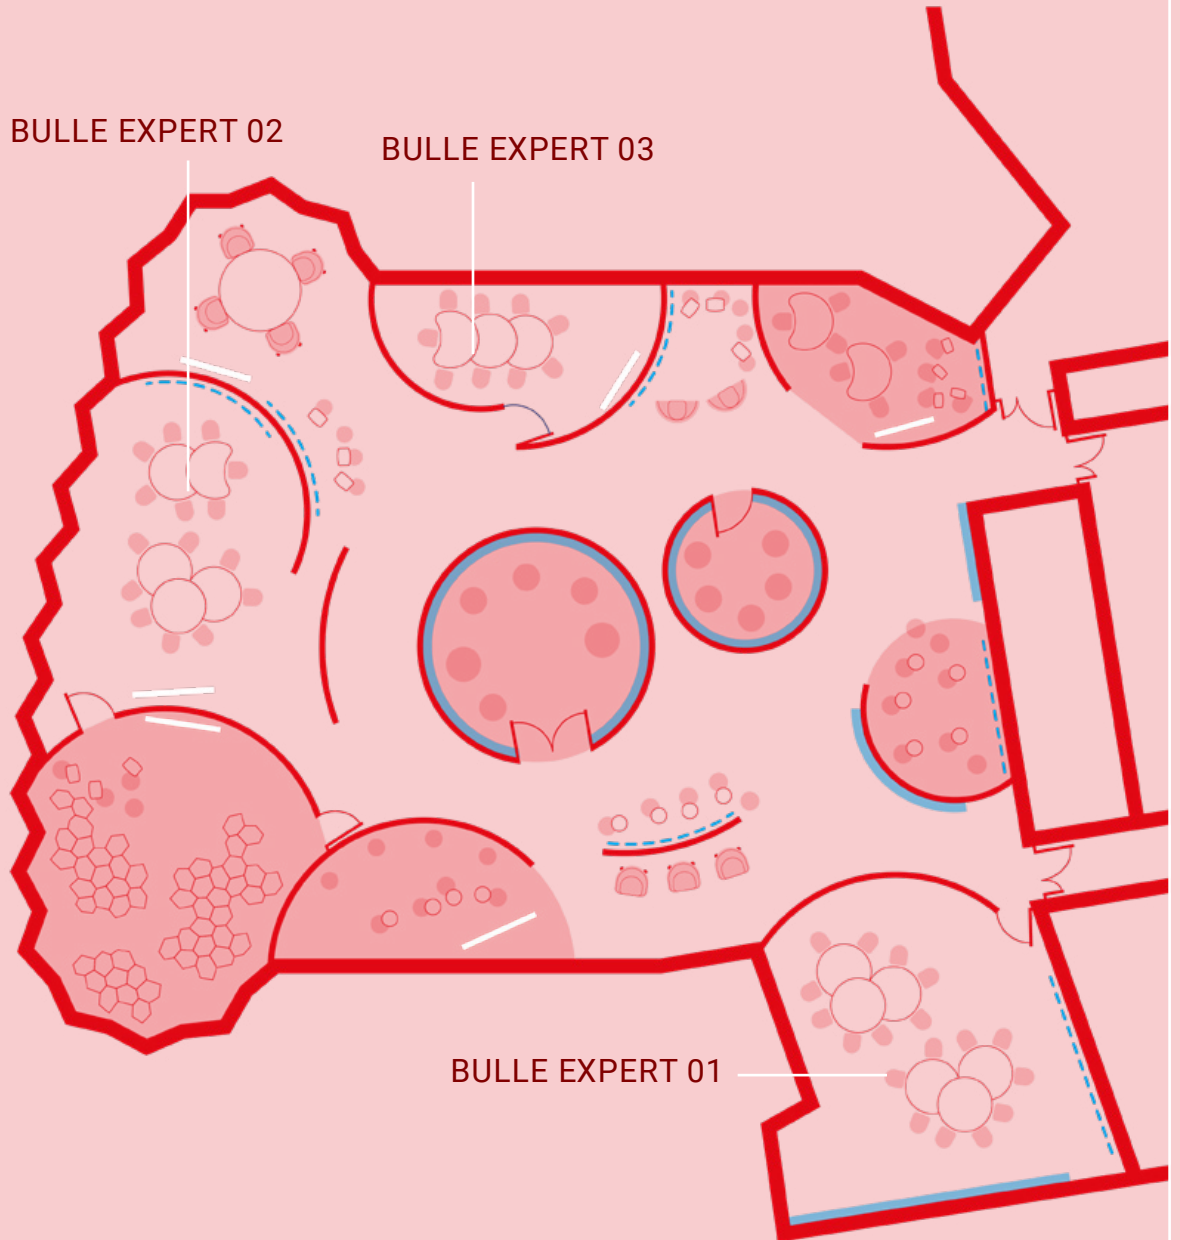

PLAN DU CAMPUS CYBER

13e - SKYLOUNGE

BULLES VIP

SKYLOUNGE

13e - SHOWROOM BULLES EXPERT

SHOWROOM GRAVITY

2e - BUSINESS CENTER CAPSULES

BUSINESS STATION